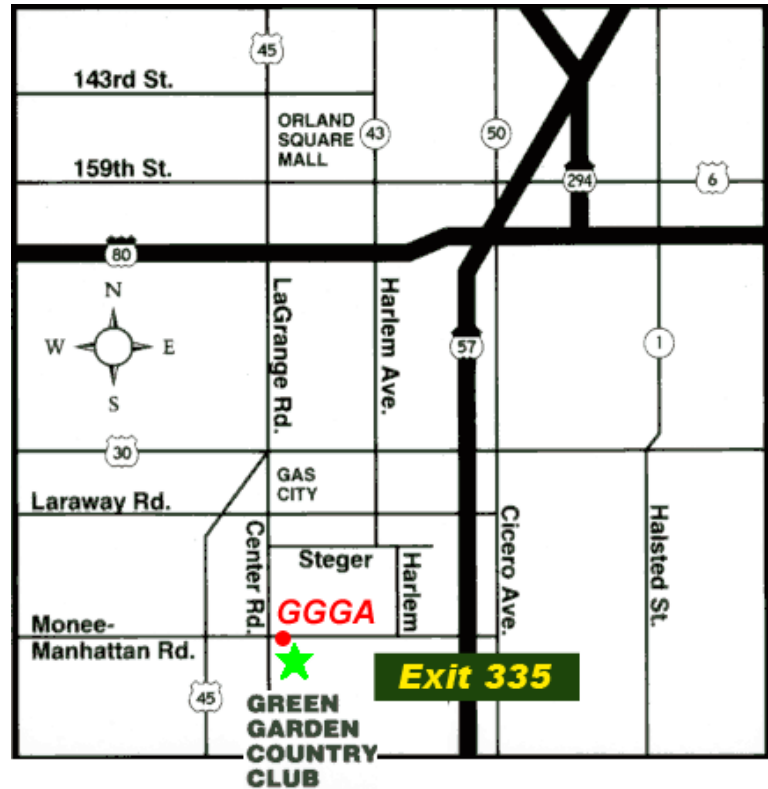

We will see you on Saturday, June 11, 2011 at our new location:

Green Garden Country Club

9511 West Manhattan-
Monee Road

Frankfort, IL 60423

(815) 469-3350

<http://www.greengardencc.com/index.htm>

Golf at 1:00 p.m.

Sock Hop at 6:30 p.m.

New (and improved) Menu

Salad

New York Strip Steak

(grilled to order)

Chicken

Baked Potato

Pasta Primavera

Corn on the Cob

Cake & Cookies

Tea, Coffee, Soft Drinks

Full Service Open Bar

If you cannot make it to our new location, we will greatly miss you and your support. Please contact Michael Meyer, Golf Committee Chair or Rachel Youngberg, Registration:

golf@associationofhorizon.org

Michael Meyer, 815-355-3040

Rachel Youngberg, 773-655-8227